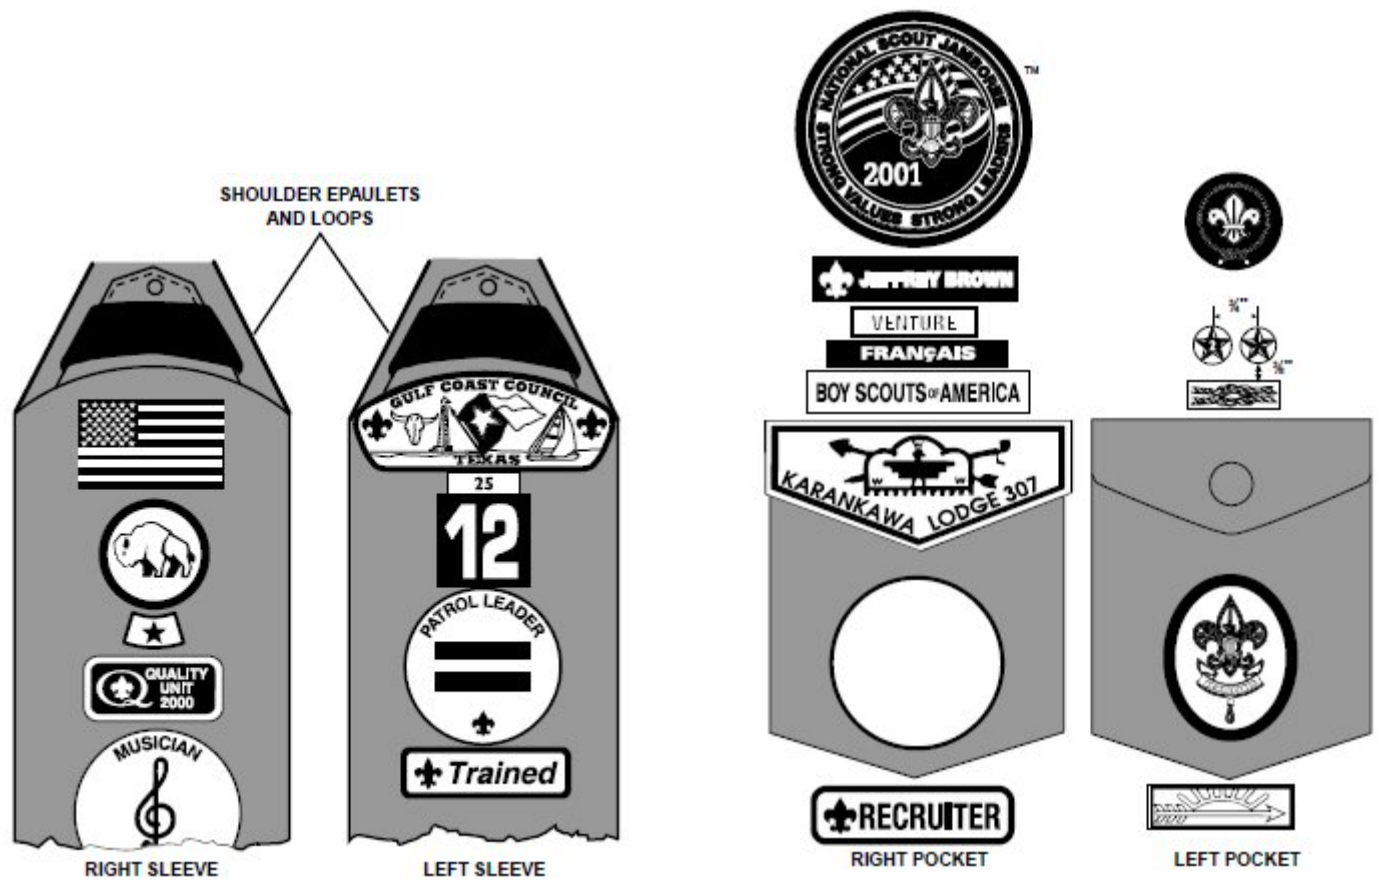

For New *Boy Scout* Parent rev 2/11

- **Tiger Cub:** first-grade (or age 7).
- **Wolf:** boys who have completed first grade (or are age 8).
- **Bear:** boys who have completed second grade (or are age 9).
- **Webelos:** boys who have completed third grade (or are age 10).
- **Boy Scout:** who have earned the Arrow of Light Award and are at least 10 years old or have completed the fifth grade and are at least 10, or who are 11, but not yet 18 years old.

- Registration form and registration fee.**
- Health form Part A and B.**
- LienDoan Annual Service Fee.**
- Uniform (Class A):**

Cub Uniform Essentials

- Cap
- Neckerchief
- World Scout Crest Emblem
- Council Shoulder Patch
- Unit Numerals (red, # **612**)
- Shirt (long or short-sleeve, blue)
- Belt (blue)
- Trousers or Shorts (blue)
- Shoulder Loop (red)
- Hand Book for Tiger, Wolf or Bear

Tiger

Wolf

Bear

Webelos and Boy Scout Uniform Essentials:

- Cap
- Neckerchief
- World Scout Crest Emblem
- Council Shoulder Patch
- Unit Numerals (green, # **612**)
- Shirt (long or short-sleeve)
- Belt & Belt Buckle
- Trousers or Shorts
- Patrol Emblem
- Shoulder Loops (green)
- Colors (optional)
- Hand Book for Webelos or Boy Scout

Webelos

Boy Scout
(please check neckerchief color)

- v. Pack drink and/or snack for your kid. Also bring extra set of regular clothes.
- vi. Check LienDoan webpage for updates: <http://liendoanaulac.org>
- vii. Class B uniform to purchase from Finance team.