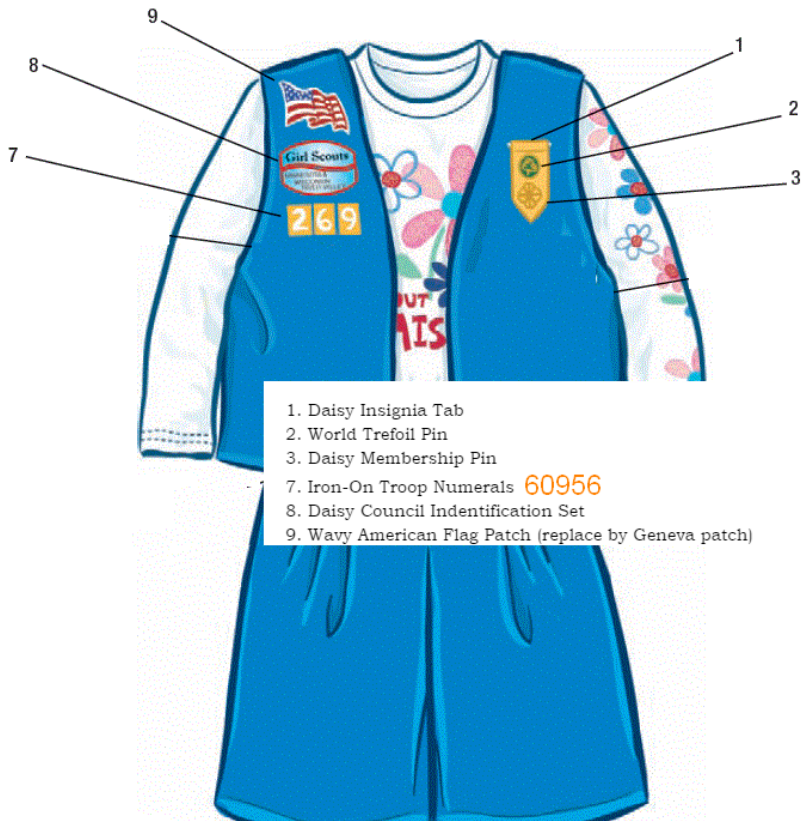

Orientation for New Parents

Uniform Instructions for New Girl Scout

(rev. 10/2014)

Level	Grade
Daisy	K-1
Brownie	2-3
Junior	4-5
Cadette	6-8
Senior	9-10
Ambassador	11-12

Daisy

Brownie

Junior

Cadette-Senior-Ambassador