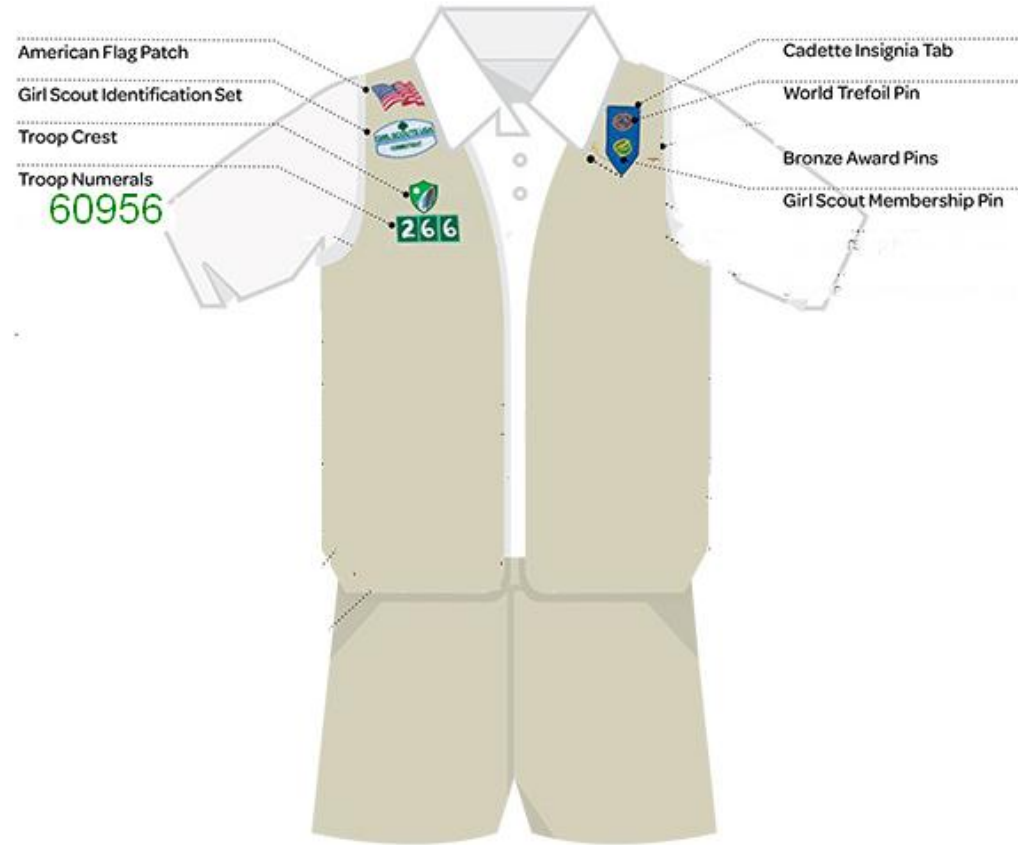

Orientation for New Parents

Uniform Instructions for New Girl Scout

(rev. 10/2014)

Level	Grade
Daisy	K-1
Brownie	2-3
Junior	4-5
Cadette	6-8
Senior	9-10
Ambassador	11-12

Daisy

Brownie

Junior

Cadette-Senior-Ambassador