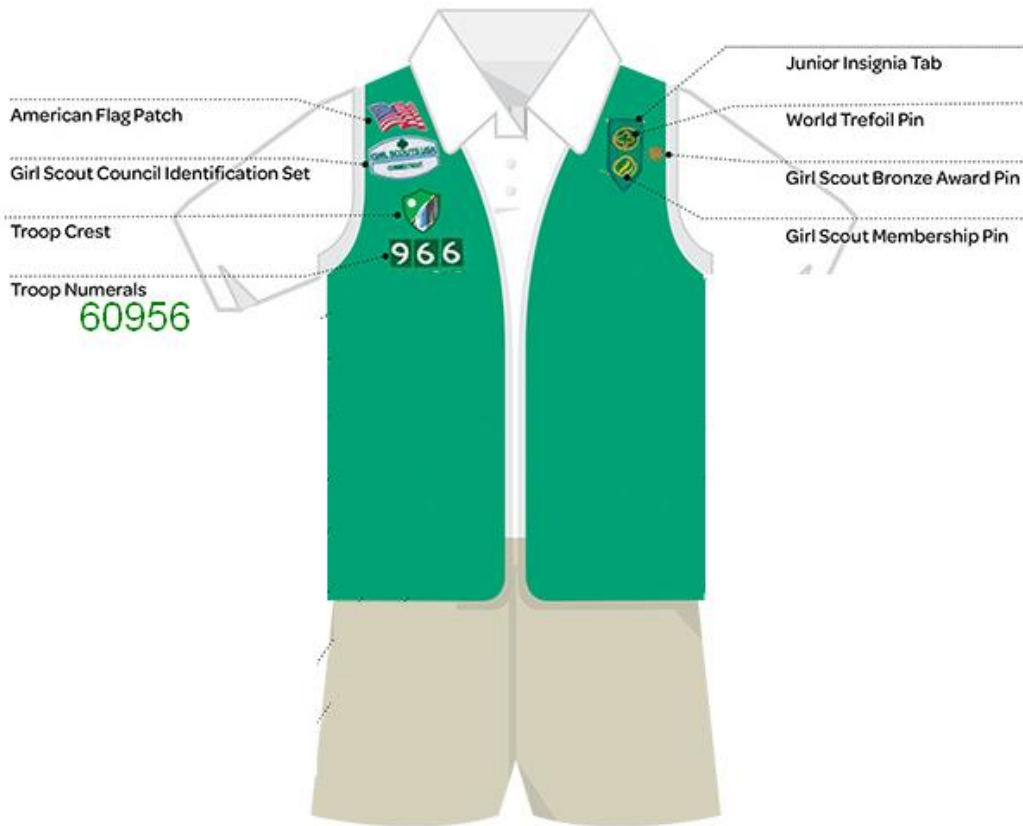

Orientation for New Parents

Uniform Instructions for New Girl Scout

(rev. 10/2014)

Level	Grade
Daisy	K-1
Brownie	2-3
Junior	4-5
Cadette	6-8
Senior	9-10
Ambassador	11-12

Daisy

Brownie

Junior

Cadette-Senior-Ambassador